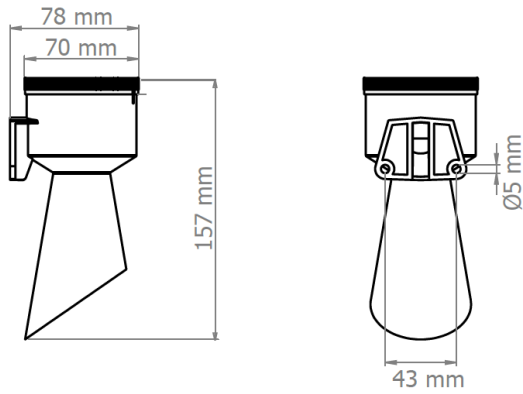

### Technical Data - Electrical Ratings

Voltage Supply	12/24 VAC-VDC / 110-220 VAC	
Power Consumption	0.5W	
Connection	Cable	
Buzzer Output	105 dB 127 dB (Optional)	(B Type) (BH Type)
Buzzer Tone Type	Pulse 7 Melodies	(B Type) (BH Type)
Dimensions	78 x 70 x 157 mm	
Weight Approx	184g	
Protection	IP65	
Body Material	ABS	
Mounting	Wall Mount	
Luminous Source	LED	
Lens Material	Polycarbonate	
Temperature Range	-20°C to +50° C	

### Technical Drawings