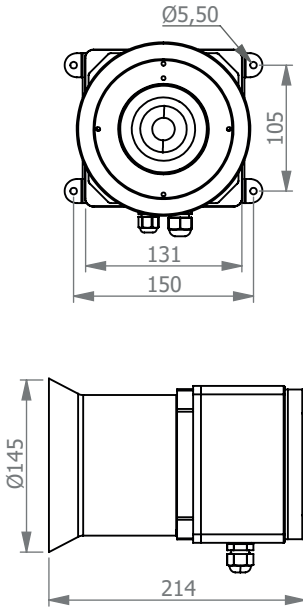

## Technical Data - Electrical Ratings

Voltage Supply	12/24 VAC-VDC / 110-220 VAC
Power Consumption	10W
Connection	Cable
Buzzer Output	120 dB @ 1 Meter
Buzzer Tone Type	7 Melodies
Dimensions	145 x 145 x 214 mm
Weight Approx	1.6 kg
Protection	IP65
Body Material	Aluminum
Mounting	Wall Mount
Temperature Range	-20°C to +50° C

## Technical Drawings