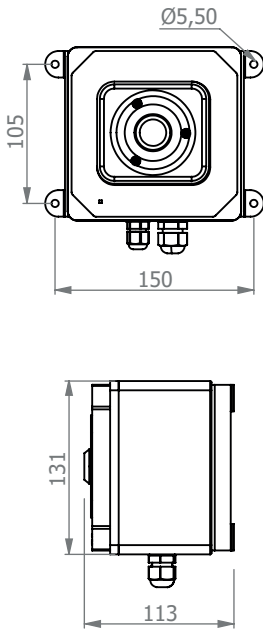

Technical Data - Electrical Ratings

Voltage Supply	12-24 VAC-VDC / 110-220 VAC
Power Consumption	12W
Connection	Cable
Buzzer Output	130 dB @ 1 Meter
Buzzer Tone Type	7 Melodies
Dimensions	131 x 131 x 113 mm
Weight Approx	1.6 kg
Protection	IP65
Body Material	Aluminum
Mounting	Wall Mount
Temperature Range	-20°C to +50° C

Technical Drawings

Connections

12/24 VAC-VDC

- Red (Buzzer / ±12-24V)
- Black (0V)

- Blue : Melody Selection Cable
- Yellow : Melody 1
- Green : Melody 2
- White : Melody 3
- Black : Melody 4
- Gray : Melody 5
- Brown : Melody 6
- Red : Melody 7

Code Key

İL - XHD - 24B

HD SERIES

SPEAKER

SUPPLY VOLTAGE

- 24 : 12-24 VAC/VDC
- 22 : 110-220 VAC

- Blank : No Speaker
- B : With Horn Speaker
- B1 : With Square Speaker