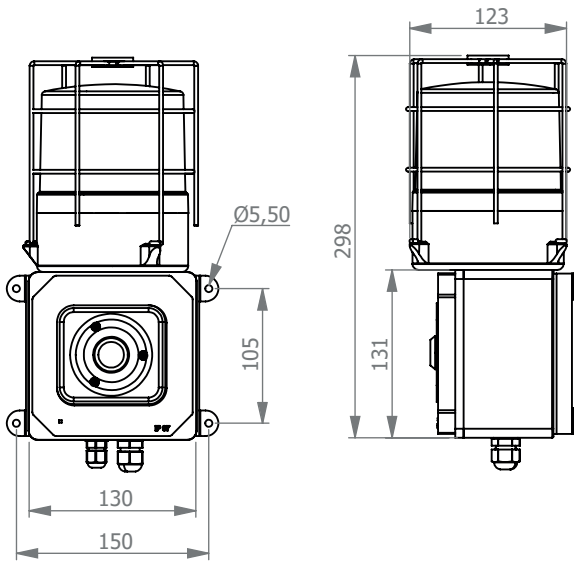

Technical Data - Electrical Ratings

Voltage Supply	12-24 VAC-VDC / 110-220 VAC
Signal Type	Multi (Continuous/Flashing/Strobe/Rotate)
Light Colors	Red, Yellow, Green, Blue, White, Amber
Power Consumption	12W
Connection	Cable
Buzzer Output	120 dB @ 1 Meter
Buzzer Tone Type	7 Melodies
Dimensions	130 x 123 x 298 mm
Weight Approx	2.9kg
Protection	IP65
Body Material	Aluminum
Mounting	Wall Mount
Luminous Source	LED
Lens Material	Polycarbonate
Temperature Range	-20°C to +50°C

Technical Drawings

Connections

12/24 VAC-VDC

110-220 VAC

⚠ If melody selection cables are energized, the product will be out of warranty.

Code Key

İL - XHD - 24B1K

HD SERIES

LENS COLOR

- K** : Red ●
- S** : Yellow ●
- Y** : Green ●
- M** : Blue ●
- B** : White ○
- T** : Amber ●

SUPPLY VOLTAGE

- 24** : 12-24 VAC/VDC
- 22** : 110-220 VAC

SPEAKER

- Blank** : No Speaker
- B** : With Horn Speaker
- B1** : With Square Speaker