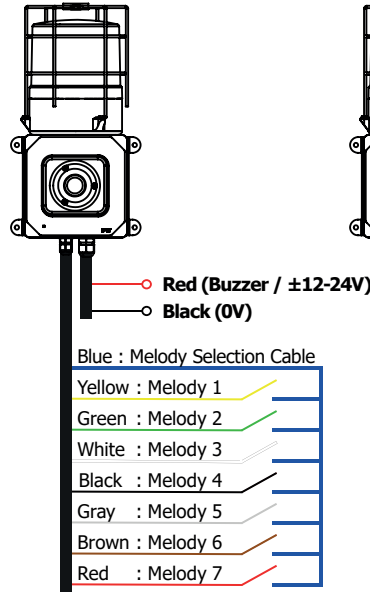

Technical Data - Electrical Ratings

Voltage Supply	12-24 VAC-VDC / 110-220 VAC
Signal Type	Multi (Continuous/Flashing/Strobe/Rotate)
Light Colors	Red, Yellow, Green, Blue, White, Amber
Power Consumption	12W
Connection	Cable
Buzzer Output	120 dB @ 1 Meter
Buzzer Tone Type	7 Melodies
Dimensions	130 x 123 x 298 mm
Weight Approx	2.9kg
Protection	IP65
Body Material	Aluminum
Mounting	Wall Mount
Luminous Source	LED
Lens Material	Polycarbonate
Temperature Range	-20°C to +50°C

Technical Drawings

Connections

12/24 VAC-VDC

110-220 VAC

⚠ If melody selection cables are energized, the product will be out of warranty.

Code Key

İL - XHD - 24B1K

HD SERIES

LENS COLOR

- K** : Red ●
- S** : Yellow ●
- Y** : Green ●
- M** : Blue ●
- B** : White ○
- T** : Amber ●

SUPPLY VOLTAGE

- 24** : 12-24 VAC/VDC
- 22** : 110-220 VAC

SPEAKER

- Blank** : No Speaker
- B** : With Horn Speaker
- B1** : With Square Speaker