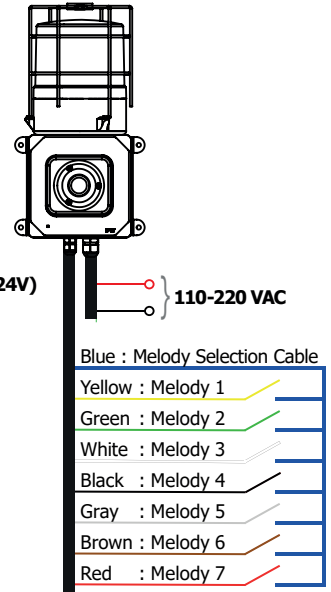

Technical Data - Electrical Ratings

Voltage Supply	12-24 VAC-VDC / 110-220 VAC
Signal Type	Multi (Continuous/Flashing/Strobe/Rotate)
Light Colors	Red, Yellow, Green, Blue, White, Amber
Power Consumption	12W
Connection	Cable
Buzzer Output	120 dB @ 1 Meter
Buzzer Tone Type	7 Melodies
Dimensions	130 x 123 x 298 mm
Weight Approx	2.9kg
Protection	IP65
Body Material	Aluminum
Mounting	Wall Mount
Luminous Source	LED
Lens Material	Polycarbonate
Temperature Range	-20°C to +50°C

Technical Drawings

Connections

12/24 VAC-VDC

110-220 VAC

⚠ If melody selection cables are energized, the product will be out of warranty.

Code Key

İL - XHD - 24B1K

HD SERIES

LENS COLOR

- K** : Red ●
- S** : Yellow ●
- Y** : Green ●
- M** : Blue ●
- B** : White ○
- T** : Amber ●

SUPPLY VOLTAGE

- 24** : 12-24 VAC/VDC
- 22** : 110-220 VAC

SPEAKER

- Blank** : No Speaker
- B** : With Horn Speaker
- B1** : With Square Speaker