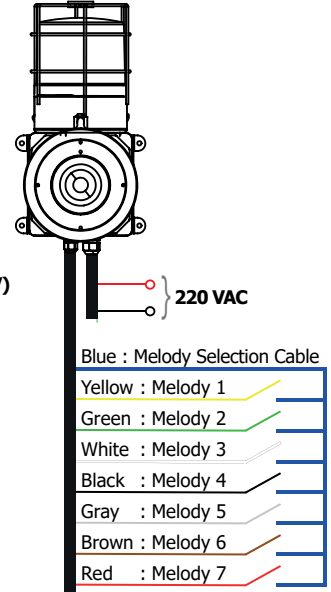

Technical Data - Electrical Ratings

Voltage Supply	12/24 VAC-VDC / 110-220 VAC
Signal Type	Multi (Continuous/Flashing/Strobe/Rotate)
Light Colors	Red, Yellow, Green, Blue, White, Amber
Power Consumption	12W
Connection	Cable
Buzzer Output	120 dB @ 1 Meter
Buzzer Tone Type	7 Melodies
Dimensions	214 x 135 x 306 mm
Weight Approx	2kg
Protection	IP65
Body Material	Aluminum
Mounting	Wall Mount
Luminous Source	LED
Lens Material	Polycarbonate
Temperature Range	-20°C to +50°C

Technical Drawings

Connections

12/24 VAC-VDC

110-220 VAC

⚠ If melody selection cables are energized, the product will be out of warranty.

Code Key

İL - XHD - 24BK

HD SERIES

LENS COLOR

- K** : Red ●
- S** : Yellow ●
- Y** : Green ●
- M** : Blue ●
- B** : White ○
- T** : Amber ●

SUPPLY VOLTAGE

- 12** : 12 VAC/VDC
- 24** : 24 VAC/VDC
- 11** : 110 VAC
- 22** : 220 VAC

SPEAKER

- Blank** : No Speaker
- B** : With Horn Speaker
- B1** : With Square Speaker