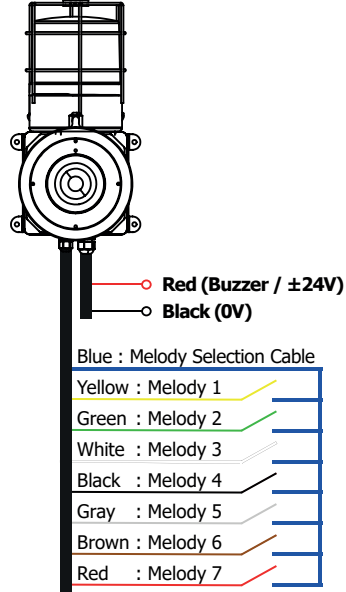

Technical Data - Electrical Ratings

Voltage Supply	12/24 VAC-VDC / 110-220 VAC
Signal Type	Multi (Continuous/Flashing/Strobe/Rotate)
Light Colors	Red, Yellow, Green, Blue, White, Amber
Power Consumption	12W
Connection	Cable
Buzzer Output	120 dB @ 1 Meter
Buzzer Tone Type	7 Melodies
Dimensions	214 x 135 x 306 mm
Weight Approx	2kg
Protection	IP65
Body Material	Aluminum
Mounting	Wall Mount
Luminous Source	LED
Lens Material	Polycarbonate
Temperature Range	-20°C to +50°C

Technical Drawings

Connections

12/24 VAC-VDC

110-220 VAC

⚠ If melody selection cables are energized, the product will be out of warranty.

Code Key

İL - XHD - 24BK

HD SERIES

LENS COLOR

- K** : Red ●
- S** : Yellow ●
- Y** : Green ●
- M** : Blue ●
- B** : White ○
- T** : Amber ●

SUPPLY VOLTAGE

- 12** : 12 VAC/VDC
- 24** : 24 VAC/VDC
- 11** : 110 VAC
- 22** : 220 VAC

SPEAKER

- Blank** : No Speaker
- B** : With Horn Speaker
- B1** : With Square Speaker