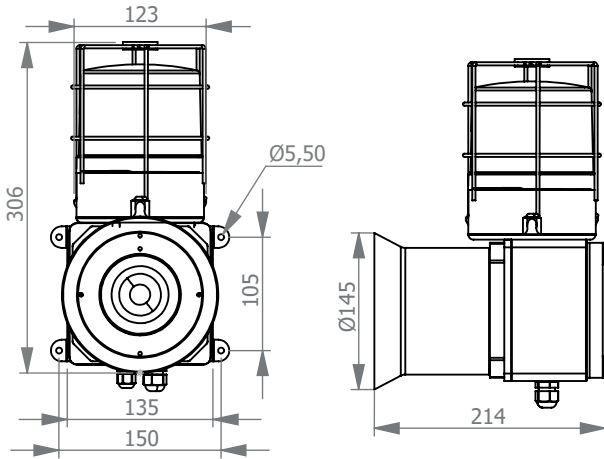

Technical Data - Electrical Ratings

Voltage Supply	12/24 VAC-VDC / 110-220 VAC
Signal Type	Multi (Continuous/Flashing/Strobe/Rotate)
Light Colors	Red, Yellow, Green, Blue, White, Amber
Power Consumption	12W
Connection	Cable
Buzzer Output	120 dB @ 1 Meter
Buzzer Tone Type	7 Melodies
Dimensions	214 x 135 x 306 mm
Weight Approx	2kg
Protection	IP65
Body Material	Aluminum
Mounting	Wall Mount
Luminous Source	LED
Lens Material	Polycarbonate
Temperature Range	-20°C to +50°C

Technical Drawings

Connections

12/24 VAC-VDC

110-220 VAC

⚠ If melody selection cables are energized, the product will be out of warranty.

Code Key

İL - XHD - 24BK

HD SERIES