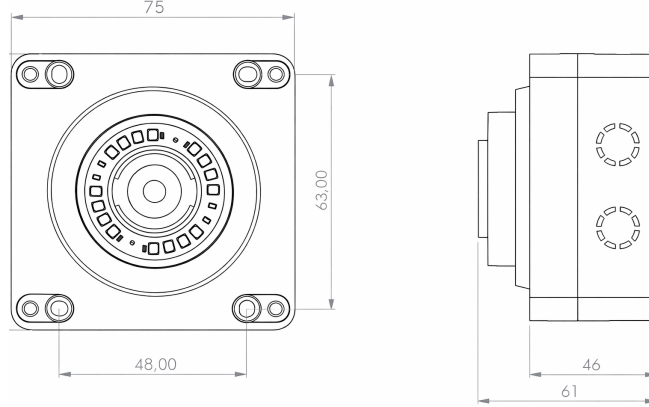

Technical Data - Electrical Ratings

Voltage Supply	12/24 VDC / 48-220 VAC
Signal Type	Strobe
Light Colors	Red, Yellow, Green, Blue, White
Power Consumption	2.5W
Connection	Cable
Buzzer Output	120 dB @ 1 meter
Buzzer Tone Type	7 Melodies
Dimensions	75x75 mm
Weight Approx	160g
Protection	IP65
Body Material	ABS
Mounting	Wall Mounting
Luminous Source	LED
Temperature Range	-20°C to +50° C

Dimensions

Code Key

İL - XES - 24K - BXS

PRODUCT FAMILY

ES : Electronic Siren

SUPPLY VOLTAGE

12 : 12 VAC/VDC
 24 : 24 VAC/VDC
 48 : 48 VDC
 11 : 110 VAC
 22 : 220 VAC

BOX COLOR

S : Black
 K : Red

BOX TYPE

BX : Box

LED COLOR

K : Red ●
 S : Yellow ●
 Y : Green ●
 M : Blue ●
 B : White ○